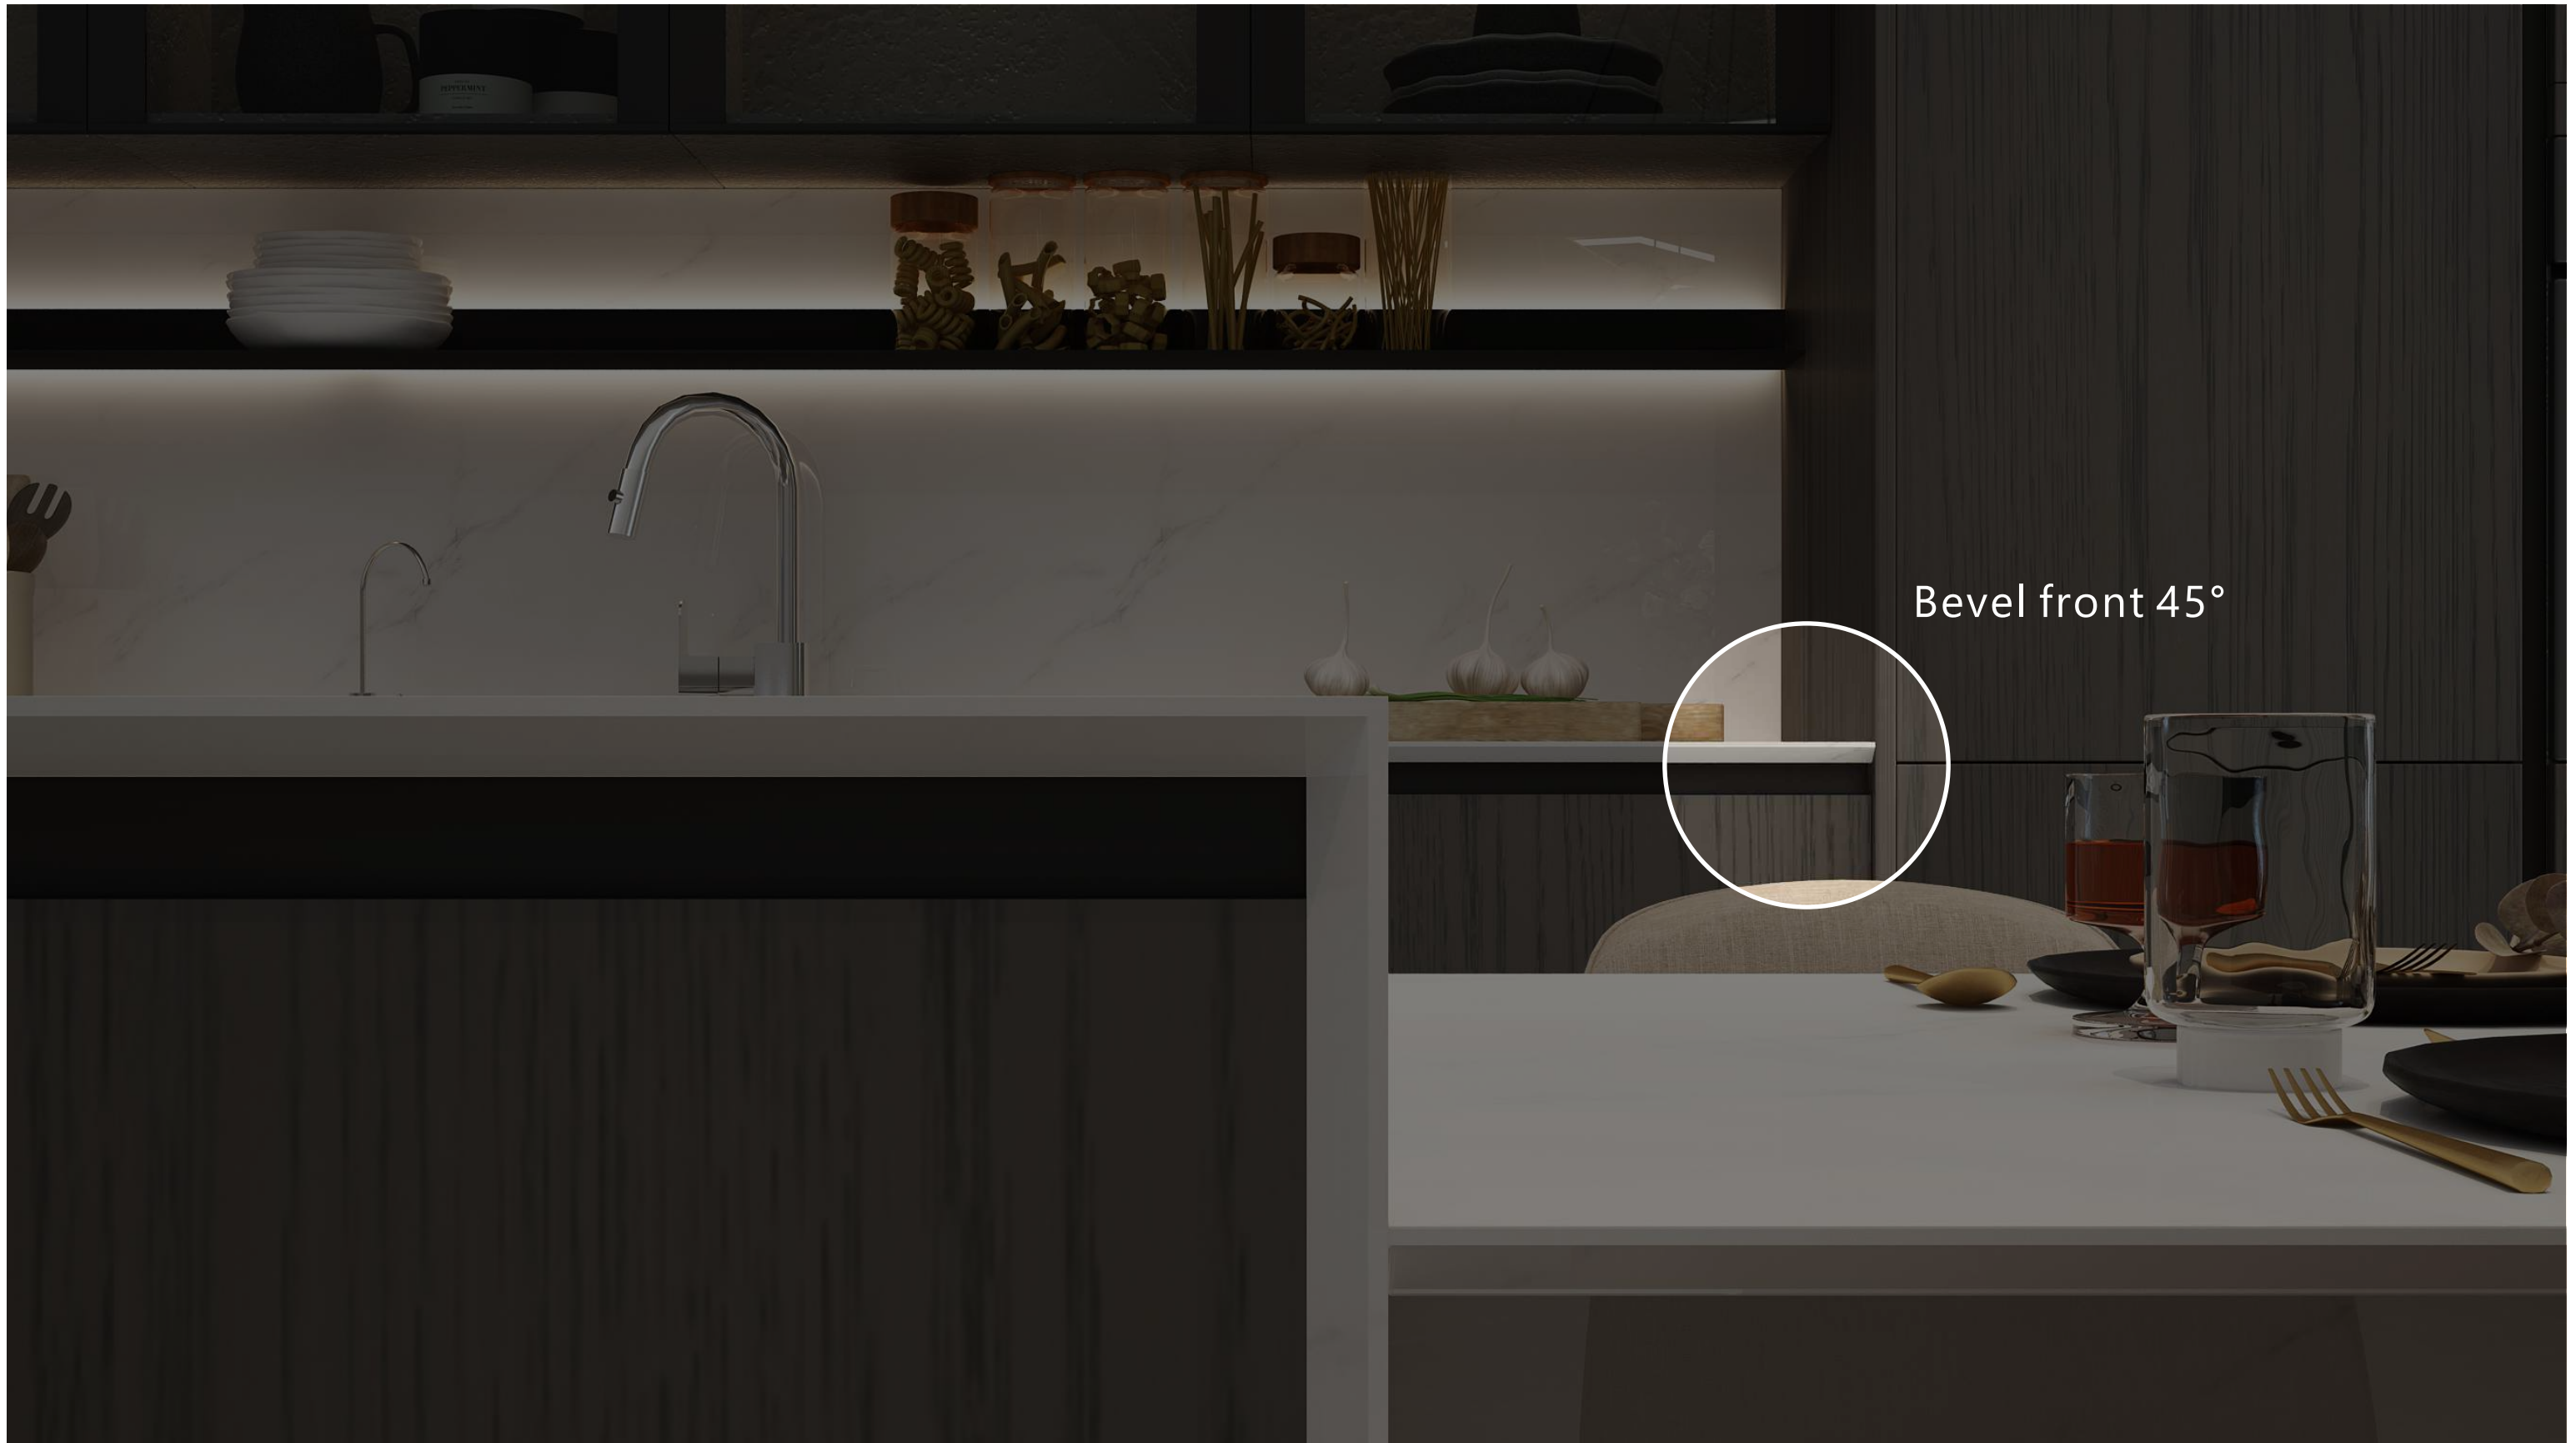

Door Color List.....	080
----------------------	-----

Kitchen

Mandheling

The combination of coffee-colored solid wood veneer and dark grey glass exudes a subtle sense of luxury and mystery. One can't resist the temptation to explore. The movable bar counter provides a dynamic and extended feel to the island, achieving a perfect balance between aesthetics and functionality.